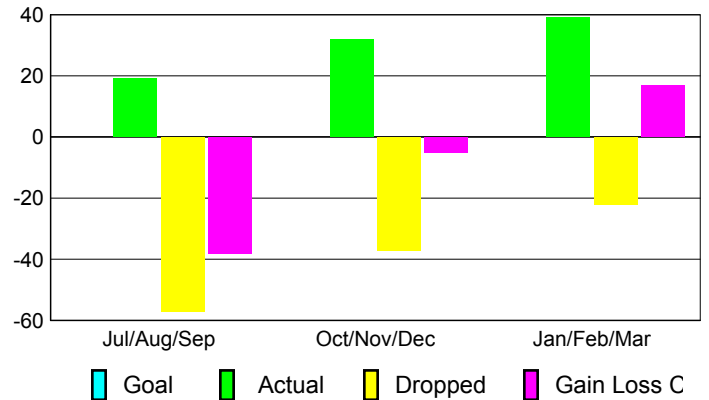

### YTD Status Quo Clubs 2009-2010

Status Quo Clubs Compared to Status Quo Members

## MEMBERSHIP

Membership Results  
2009-2010

Membership  
2008-2009

Month	Net Memb	Actual New	Actual Dropped	Gain/Loss of	Gain/Loss of
	Goal	Memb	Memb	Memb	Memb
Jul/Aug/Sep	0	19	-57	-38	-4
Oct/Nov/Dec	0	32	-37	-5	-18
Jan/Feb/Mar	0	39	-22	17	-29
<b>Totals</b>	<b>0</b>	<b>90</b>	<b>-116</b>	<b>-26</b>	<b>-51</b>

### Membership Results 2009-2010

Goal, New, Dropped, Gain/Loss

### Comparison of Membership Gain/Loss

Current Year Compared to the Previous Year